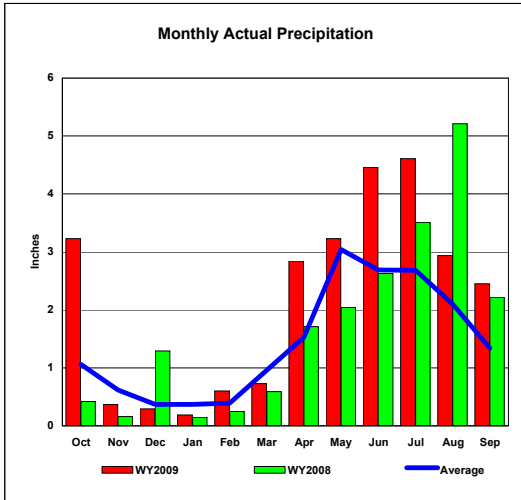

Bonny Reservoir, Colorado
Monthly Precipitation - WY2009, WY2008 and Average Conditions
Data for the Month of September, 2009

Precipitation Summary for Bonny Reservoir											
Month	2009 Month	2009 Total for Year	Average	Average Total	2008 Month	2008 Total for Year	Month		Total		
							Percent 2009 to 2008	Percent 2009 to Average	Percent 2009 to 2008	Percent 2009 to Average	
Oct	3.23	3.23	1.06	1.06	0.42	0.42	769.0%	304.7%	769.0%	304.7%	
Nov	0.37	3.60	0.62	1.68	0.16	0.58	231.3%	59.7%	620.7%	214.3%	
Dec	0.29	3.89	0.37	2.05	1.29	1.87	22.5%	78.4%	208.0%	189.8%	
Jan	0.19	4.08	0.37	2.42	0.15	2.02	126.7%	51.4%	202.0%	168.6%	
Feb	0.60	4.68	0.39	2.81	0.25	2.27	240.0%	153.8%	206.2%	166.5%	
Mar	0.73	5.41	0.96	3.77	0.59	2.86	123.7%	76.0%	189.2%	143.5%	
Apr	2.84	8.25	1.53	5.30	1.71	4.57	166.1%	185.6%	180.5%	155.7%	
May	3.23	11.48	3.04	8.34	2.04	6.61	158.3%	106.3%	173.7%	137.6%	
June	4.46	15.94	2.69	11.03	2.63	9.24	169.6%	165.8%	172.5%	144.5%	
July	4.61	20.55	2.68	13.71	3.51	12.75	131.3%	172.0%	161.2%	149.9%	
Aug	2.94	23.49	2.10	15.81	5.21	17.96	56.4%	139.8%	130.8%	148.6%	
Sep	2.45	25.94	1.34	17.15	2.22	20.18	110.4%	182.8%	128.5%	151.2%	