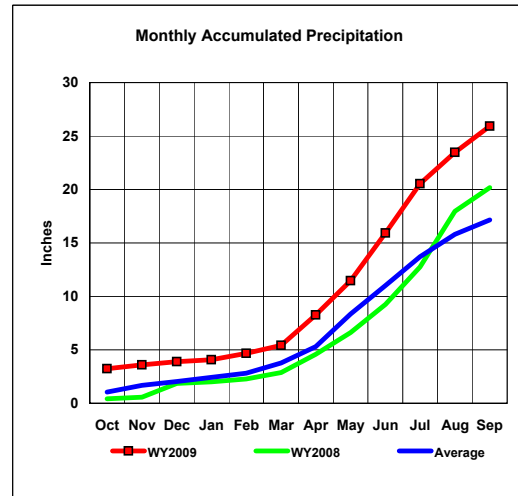

Bonny Reservoir, Colorado
Monthly Precipitation - WY2009, WY2008 and Average Conditions
Data for the Month of September, 2009

Precipitation Summary for Bonny Reservoir											
Month	2009 Month	2009 Total for Year	Average	Average Total	2008 Month	2008 Total for Year	Month		Total		
							Percent 2009 to 2008	Percent 2009 to Average	Percent 2009 to 2008	Percent 2009 to Average	
Oct	3.23	3.23	1.06	1.06	0.42	0.42	769.0%	304.7%	769.0%	304.7%	
Nov	0.37	3.60	0.62	1.68	0.16	0.58	231.3%	59.7%	620.7%	214.3%	
Dec	0.29	3.89	0.37	2.05	1.29	1.87	22.5%	78.4%	208.0%	189.8%	
Jan	0.19	4.08	0.37	2.42	0.15	2.02	126.7%	51.4%	202.0%	168.6%	
Feb	0.60	4.68	0.39	2.81	0.25	2.27	240.0%	153.8%	206.2%	166.5%	
Mar	0.73	5.41	0.96	3.77	0.59	2.86	123.7%	76.0%	189.2%	143.5%	
Apr	2.84	8.25	1.53	5.30	1.71	4.57	166.1%	185.6%	180.5%	155.7%	
May	3.23	11.48	3.04	8.34	2.04	6.61	158.3%	106.3%	173.7%	137.6%	
June	4.46	15.94	2.69	11.03	2.63	9.24	169.6%	165.8%	172.5%	144.5%	
July	4.61	20.55	2.68	13.71	3.51	12.75	131.3%	172.0%	161.2%	149.9%	
Aug	2.94	23.49	2.10	15.81	5.21	17.96	56.4%	139.8%	130.8%	148.6%	
Sep	2.45	25.94	1.34	17.15	2.22	20.18	110.4%	182.8%	128.5%	151.2%	