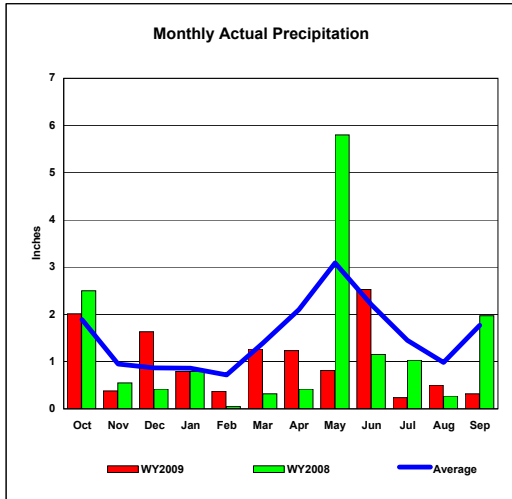

Bighorn Lake, Yellowtail Reservoir, Montana
Monthly Precipitation - WY2009, WY2008 and Average Conditions
Data for the Month of September, 2009

Precipitation Summary for Bighorn Reservoir										
Month	2009 Month	2009 Total for Year	Average	Average Total	2008 Month	2008 Total for Year	Month		Total	
							Percent 2009 to 2008	Percent 2009 to Average	Percent 2009 to 2008	Percent 2009 to Average
Oct	2.01	2.01	1.89	1.89	2.50	2.50	80.4%	106.3%	80.4%	106.3%
Nov	0.38	2.39	0.95	2.84	0.55	3.05	69.1%	40.0%	78.4%	84.2%
Dec	1.63	4.02	0.87	3.71	0.42	3.47	388.1%	187.4%	115.9%	108.4%
Jan	0.79	4.81	0.86	4.57	0.79	4.26	100.0%	91.9%	112.9%	105.3%
Feb	0.37	5.18	0.72	5.29	0.05	4.31	740.0%	51.4%	120.2%	97.9%
Mar	1.27	6.45	1.39	6.68	0.32	4.63	396.9%	91.4%	139.3%	96.6%
Apr	1.23	7.68	2.10	8.78	0.42	5.05	292.9%	58.6%	152.1%	87.5%
May	0.81	8.49	3.09	11.87	5.80	10.85	14.0%	26.2%	78.2%	71.5%
June	2.53	11.02	2.21	14.08	1.15	12.00	220.0%	114.5%	91.8%	78.3%
July	0.24	11.26	1.45	15.53	1.03	13.03	23.3%	16.6%	86.4%	72.5%
Aug	0.50	11.76	0.98	16.51	0.27	13.30	185.2%	51.0%	88.4%	71.2%
Sep	0.32	12.08	1.77	18.28	1.97	15.27	16.2%	18.1%	79.1%	66.1%