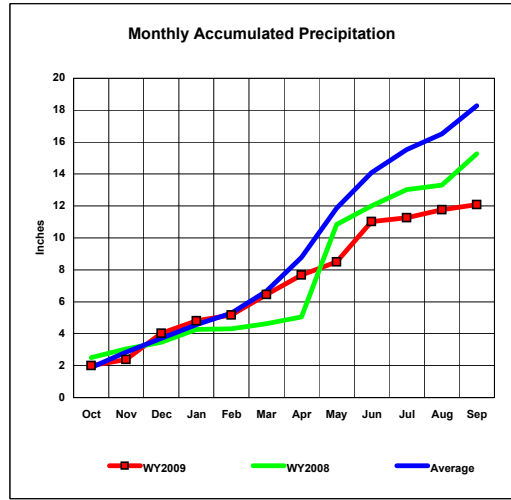

Bighorn Lake, Yellowtail Reservoir, Montana
Monthly Precipitation - WY2009, WY2008 and Average Conditions
Data for the Month of September, 2009

Precipitation Summary for Bighorn Reservoir										
Month	2009 Month	2009 Total for Year	Average	Average Total	2008 Month	2008 Total for Year	Month		Total	
							Percent 2009 to 2008	Percent 2009 to Average	Percent 2009 to 2008	Percent 2009 to Average
Oct	2.01	2.01	1.89	1.89	2.50	2.50	80.4%	106.3%	80.4%	106.3%
Nov	0.38	2.39	0.95	2.84	0.55	3.05	69.1%	40.0%	78.4%	84.2%
Dec	1.63	4.02	0.87	3.71	0.42	3.47	388.1%	187.4%	115.9%	108.4%
Jan	0.79	4.81	0.86	4.57	0.79	4.26	100.0%	91.9%	112.9%	105.3%
Feb	0.37	5.18	0.72	5.29	0.05	4.31	740.0%	51.4%	120.2%	97.9%
Mar	1.27	6.45	1.39	6.68	0.32	4.63	396.9%	91.4%	139.3%	96.6%
Apr	1.23	7.68	2.10	8.78	0.42	5.05	292.9%	58.6%	152.1%	87.5%
May	0.81	8.49	3.09	11.87	5.80	10.85	14.0%	26.2%	78.2%	71.5%
June	2.53	11.02	2.21	14.08	1.15	12.00	220.0%	114.5%	91.8%	78.3%
July	0.24	11.26	1.45	15.53	1.03	13.03	23.3%	16.6%	86.4%	72.5%
Aug	0.50	11.76	0.98	16.51	0.27	13.30	185.2%	51.0%	88.4%	71.2%
Sep	0.32	12.08	1.77	18.28	1.97	15.27	16.2%	18.1%	79.1%	66.1%