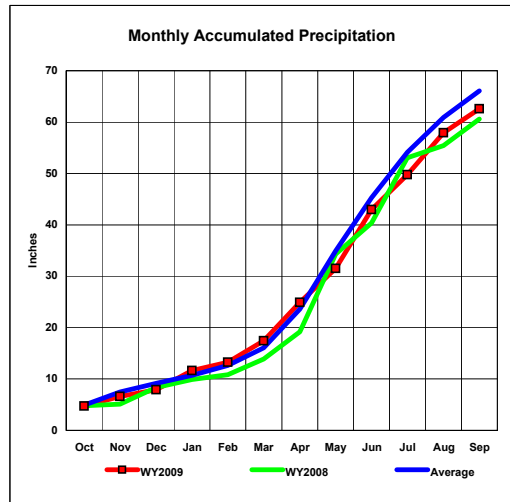

**Angostura Reservoir, South Dakota**  
**Monthly Precipitation - WY2009, WY2008 and Average Conditions**  
**Data for the Month of September, 2009**

Precipitation Summary for Angostura Reservoir										
Month	2009 Month	2009 Total for Year	Average	Average Total	2008 Month	2008 Total for Year	Month		Total	
							Percent 2009 to 2008	Percent 2009 to Average	Percent 2009 to 2008	Percent 2009 to Average
Oct	4.76	4.76	4.93	4.93	4.77	4.77	99.8%	96.6%	99.8%	96.6%
Nov	1.82	6.58	2.56	7.49	0.34	5.11	535.3%	71.1%	128.8%	87.9%
Dec	1.36	7.94	1.68	9.17	3.23	8.34	42.1%	81.0%	95.2%	86.6%
Jan	3.70	11.64	1.55	10.72	1.58	9.92	234.2%	238.7%	117.3%	108.6%
Feb	1.62	13.26	1.92	12.64	0.92	10.84	176.1%	84.4%	122.3%	104.9%
Mar	4.15	17.41	3.44	16.08	3.05	13.89	136.1%	120.6%	125.3%	108.3%
Apr	7.47	24.88	7.52	23.60	5.31	19.20	140.7%	99.3%	129.6%	105.4%
May	6.66	31.54	11.32	34.92	15.12	34.32	44.0%	58.8%	91.9%	90.3%
June	11.42	42.96	10.38	45.30	6.04	40.36	189.1%	110.0%	106.4%	94.8%
July	6.79	49.75	8.80	54.10	12.70	53.06	53.5%	77.2%	93.8%	92.0%
Aug	8.18	57.93	6.80	60.90	2.39	55.45	342.3%	120.3%	104.5%	95.1%
Sep	4.66	62.59	5.20	66.10	5.16	60.61	90.3%	89.6%	103.3%	94.7%