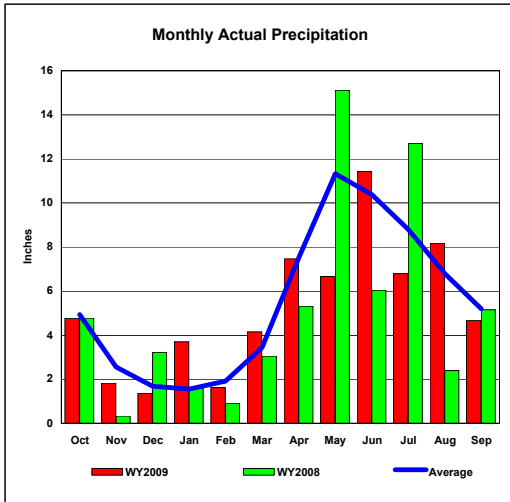

**Angostura Reservoir, South Dakota**  
**Monthly Precipitation - WY2009, WY2008 and Average Conditions**  
**Data for the Month of September, 2009**

Precipitation Summary for Angostura Reservoir										
Month	2009 Month	2009 Total for Year	Average	Average Total	2008 Month	2008 Total for Year	Month		Total	
							Percent 2009 to 2008	Percent 2009 to Average	Percent 2009 to 2008	Percent 2009 to Average
Oct	4.76	4.76	4.93	4.93	4.77	4.77	99.8%	96.6%	99.8%	96.6%
Nov	1.82	6.58	2.56	7.49	0.34	5.11	535.3%	71.1%	128.8%	87.9%
Dec	1.36	7.94	1.68	9.17	3.23	8.34	42.1%	81.0%	95.2%	86.6%
Jan	3.70	11.64	1.55	10.72	1.58	9.92	234.2%	238.7%	117.3%	108.6%
Feb	1.62	13.26	1.92	12.64	0.92	10.84	176.1%	84.4%	122.3%	104.9%
Mar	4.15	17.41	3.44	16.08	3.05	13.89	136.1%	120.6%	125.3%	108.3%
Apr	7.47	24.88	7.52	23.60	5.31	19.20	140.7%	99.3%	129.6%	105.4%
May	6.66	31.54	11.32	34.92	15.12	34.32	44.0%	58.8%	91.9%	90.3%
June	11.42	42.96	10.38	45.30	6.04	40.36	189.1%	110.0%	106.4%	94.8%
July	6.79	49.75	8.80	54.10	12.70	53.06	53.5%	77.2%	93.8%	92.0%
Aug	8.18	57.93	6.80	60.90	2.39	55.45	342.3%	120.3%	104.5%	95.1%
Sep	4.66	62.59	5.20	66.10	5.16	60.61	90.3%	89.6%	103.3%	94.7%